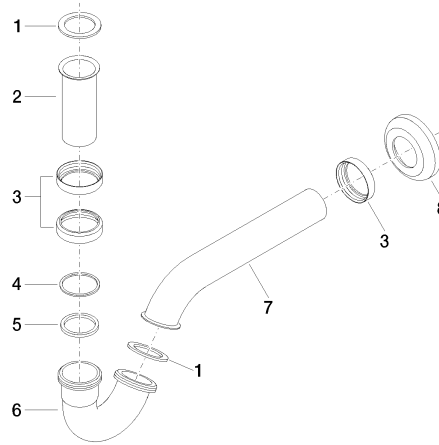

Siphon for bidet 1 1/4" - Champagne (22kt Gold)

IMO

10 050 970

• rosette Ø 65 mm

Fits: IMO, LULU, MADISON, MEM, TARA,
CL.1, LISSÉ, VAIA, META, CYO

| | | |
|---|-------------------------------|---------------|
|  | Champagne (22kt Gold) | 10 050 970-47 |
|  | Chrome | 10 050 970-00 |
|  | Brushed Platinum | 10 050 970-06 |
|  | Platinum | 10 050 970-08 |
|  | Durabrand (23kt Gold) | 10 050 970-09 |
|  | Dark Chrome | 10 050 970-19 |
|  | Light Gold | 10 050 970-26 |
|  | Brushed Light Gold | 10 050 970-27 |
|  | Brushed Durabrand (23kt Gold) | 10 050 970-28 |
|  | Matte Black | 10 050 970-33 |
|  | Brushed Bronze | 10 050 970-42 |
|  | Brushed Champagne (22kt Gold) | 10 050 970-46 |
|  | Brushed Chrome | 10 050 970-93 |
|  | Brushed Dark Platinum | 10 050 970-99 |

Siphon for bidet 1 1/4" - Champagne (22kt Gold)

10 050 970

mm [inches]

10 050 970

Parts for other finishes can be found here: [Chrome](#)

Spare parts list

| No. | Item Number | Name | Quantity used | Delivery time |
|-----|-----------------|---------|---------------|---------------|
| 1 | 09 14 05 018 90 | seal | 2 | 2 |
| 2 | 09 28 23 011-47 | pipe | 1 | 30 |
| 3 | 09 23 30 021-47 | nut | 3 | 30 |
| 4 | 09 14 20 006 90 | seal | 1 | 2 |
| 5 | 09 14 05 027 90 | seal | 1 | 2 |
| 6 | 09 28 23 029-47 | pipe | 1 | 30 |
| 7 | 09 28 23 013-47 | pipe | 1 | 30 |
| 8 | 09 27 01 013-47 | rosette | 1 | 30 |