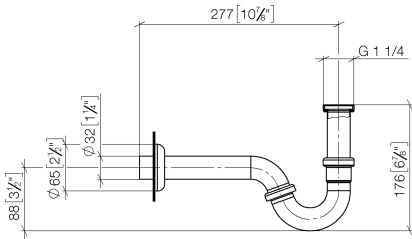

Siphon for bidet 1 1/4" - Champagne (22kt Gold)

IMO

10 050 970

• rosette Ø 65 mm

Fits: IMO, LULU, MADISON, MEM, TARA,
CL.1, LISSÉ, VAIA, META, CYO

| | | |
|---|-------------------------------|---------------|
|  | Champagne (22kt Gold) | 10 050 970-47 |
|  | Chrome | 10 050 970-00 |
|  | Brushed Platinum | 10 050 970-06 |
|  | Platinum | 10 050 970-08 |
|  | Durabrand (23kt Gold) | 10 050 970-09 |
|  | Dark Chrome | 10 050 970-19 |
|  | Light Gold | 10 050 970-26 |
|  | Brushed Light Gold | 10 050 970-27 |
|  | Brushed Durabrand (23kt Gold) | 10 050 970-28 |
|  | Matte Black | 10 050 970-33 |
|  | Brushed Bronze | 10 050 970-42 |
|  | Brushed Champagne (22kt Gold) | 10 050 970-46 |
|  | Brushed Chrome | 10 050 970-93 |
|  | Brushed Dark Platinum | 10 050 970-99 |

Siphon for bidet 1 1/4" - Champagne (22kt Gold)

10 050 970

mm [inches]

10 050 970

Parts for other finishes can be found here: [Chrome](#)

Spare parts list

| No. | Item Number | Name | Quantity used | Delivery time |
|-----|-----------------|---------|---------------|---------------|
| 1 | 09 14 05 018 90 | seal | 2 | 2 |
| 2 | 09 28 23 011-47 | pipe | 1 | 30 |
| 3 | 09 23 30 021-47 | nut | 3 | 30 |
| 4 | 09 14 20 006 90 | seal | 1 | 2 |
| 5 | 09 14 05 027 90 | seal | 1 | 2 |
| 6 | 09 28 23 029-47 | pipe | 1 | 30 |
| 7 | 09 28 23 013-47 | pipe | 1 | 30 |
| 8 | 09 27 01 013-47 | rosette | 1 | 30 |